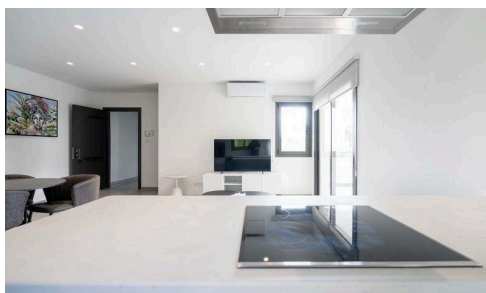

#1225

2 Bedroom Apartment in Agios Athanasios, Limassol

€2,100 /month

 Agios Athanasios, Limassol

This newly constructed two-story building features only four exclusive two-bedroom apartments per floor, offering a peaceful and private living environment. Conveniently located, the property provides easy access to the highway and is close to all essential amenities.