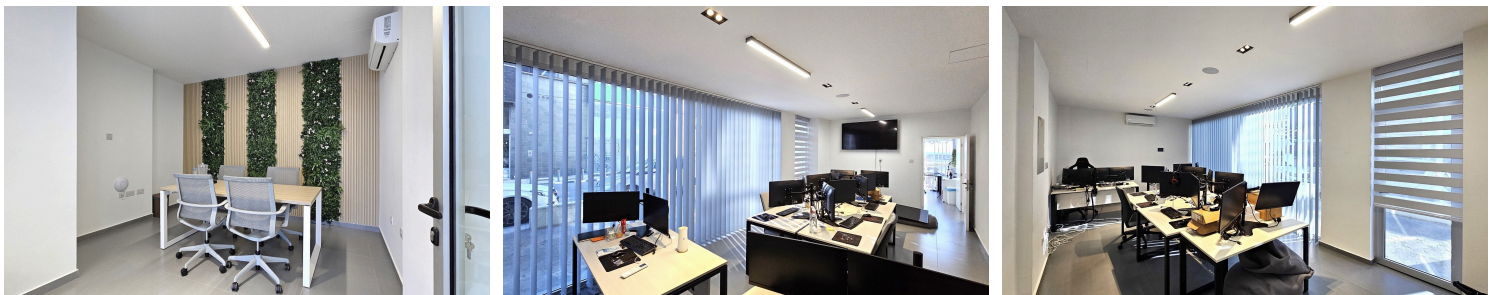

## Office 210 sqm in Molos, Limassol

€6,500 +VAT /month

 Historical Center, Limassol

Discover our exceptional seafront office space in the heart of Molos, Limassol, designed to inspire productivity and elevate your business. Offering sea views, this workspace spans two floors and provides a versatile layout to meet all your professional needs.

The ground floor features a striking double-ceiling lounge area, perfect for welcoming clients or hosting informal meetings. It also includes a conference room for collaborative sessions and two separate rooms of varying sizes to accommodate teams of any format.