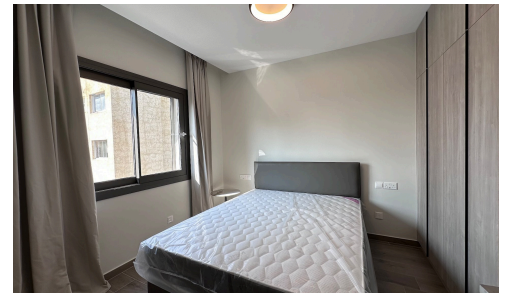

#1064

1 Bedroom Apartment Germasogeia Tourist Area, Limassol

€1,700 /month

 Germasogeia Tourist Area, Limassol

This fully furnished 1-bedroom apartment is located in the highly desirable Germasogeia Tourist Area of Limassol. Just a short walk from the sea and close to all essential amenities, the apartment offers both convenience and comfort in one of the city's most vibrant neighborhoods.

Situated on the 2nd floor, the apartment features an open-plan living and kitchen area, one bedroom, and a modern bathroom with a walk-in shower. The interior is beautifully styled and the apartment comes fully equipped and move-